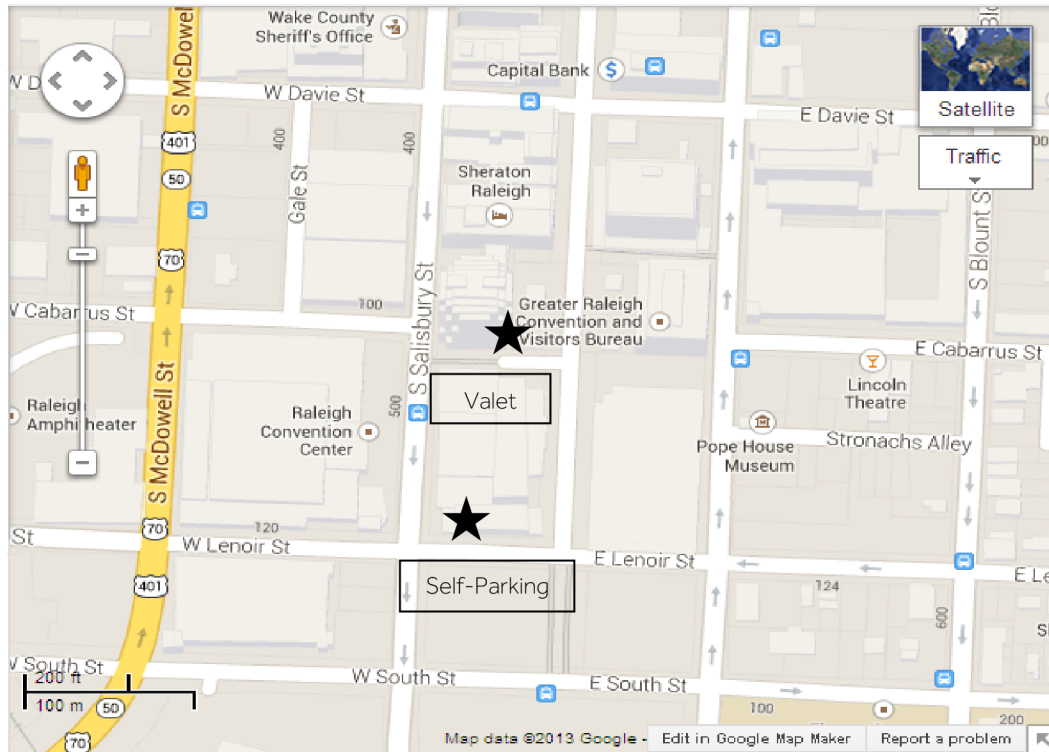

Parking at the Raleigh Marriott City Center

Self- Parking Instructions:

When seeking directions to our hotel via online or GPS systems, you may also input the following address leading directly to the **self-parking** facility attached to the hotel:

100 West Lenoir Street
Raleigh, NC 27601

The **self-parking garage** is located directly off Lenoir Street.

Valet Parking Instructions

If a guest is seeking the main entrance to the hotel it may be accessed as well as our Valet Parking Services by turning left at the light at Fayetteville Street off Lenoir Street (just after the parking garage entrance) which leads to the Porte Cache at the hotel.

Hotel Address: 500 Fayetteville St Raleigh NC 2760.

Parking Rates:

The Raleigh Marriott City Center is adjacent to a 900 space parking garage which serves the convention center and hotel guests alike. Listed below is the current pricing for parking, pricing is subject to change:

- Valet, Overnight, $30 per night
- Self-Parking, Overnight, $15 per night
- Valet, Day Event, $18 per day
- Self-Parking, Day Rate, $3 per hour with a maximum of $15 per day

Marriott Raleigh City Center
500 Fayetteville Street
Raleigh NC, 27601